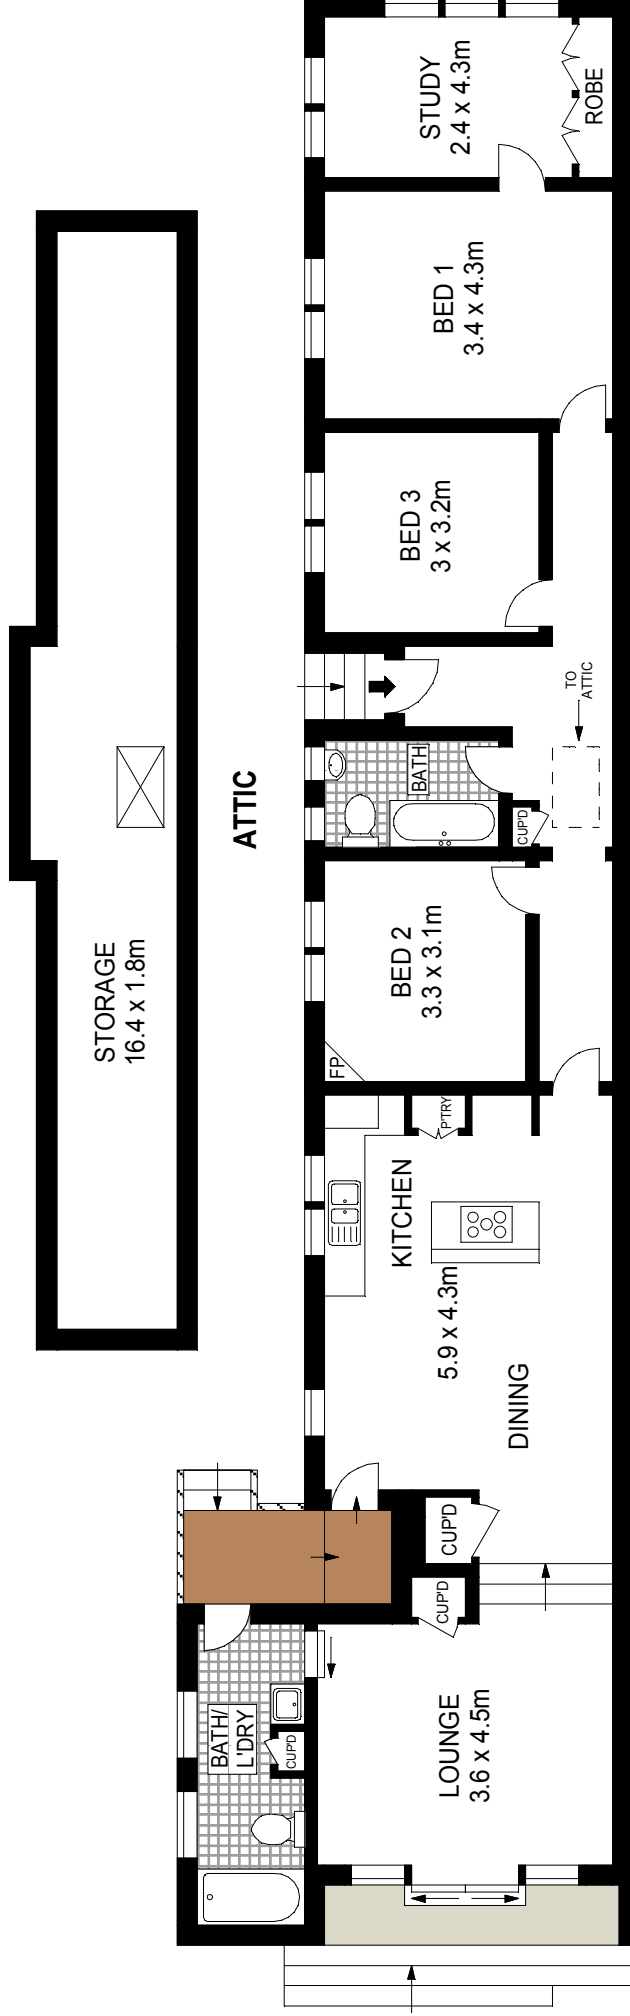

SITE PLAN (NOT TO SCALE)

ENTRY LEVEL

Scale in metres. Indicative only. Dimensions are approximate. All information contained herein is gathered from sources we believe to be reliable. However we cannot guarantee its accuracy and interested persons should rely on their own enquiries.

INT : 155m²