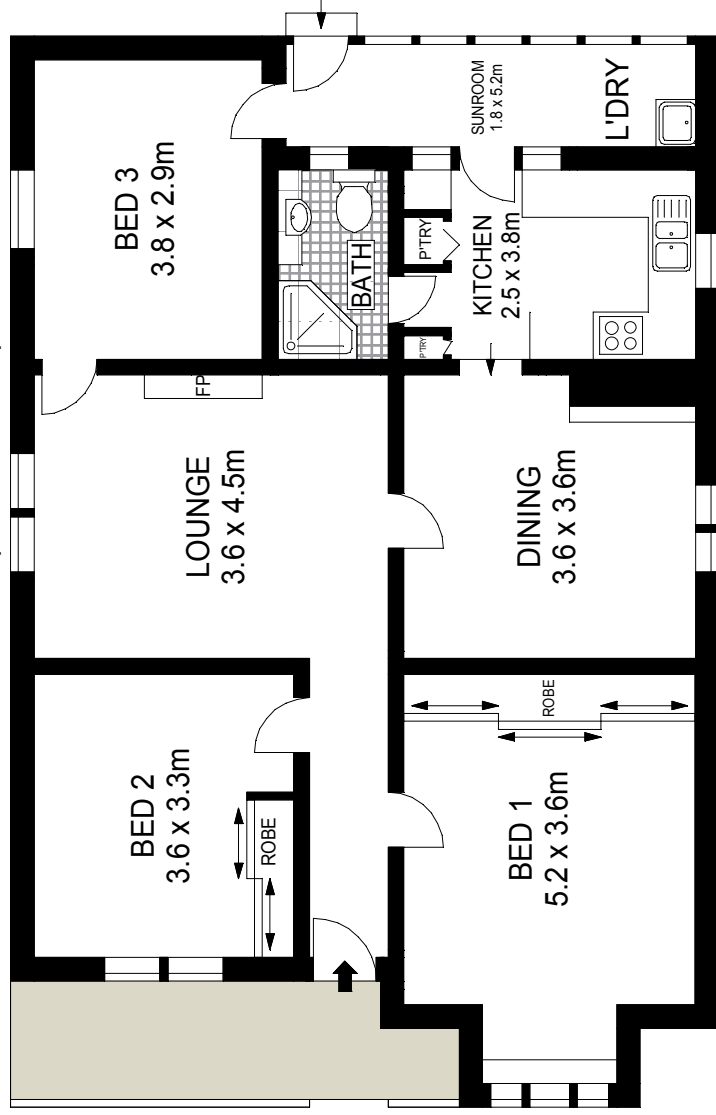

SITE PLAN (NOT TO SCALE)

Scale in metres. Indicative only. Dimensions are approximate. All information contained herein is gathered from sources we believe to be reliable. However we cannot guarantee its accuracy and interested persons should rely on their own enquiries.

INT : 100m²

McGrath

50 Monash Road, Gladesville