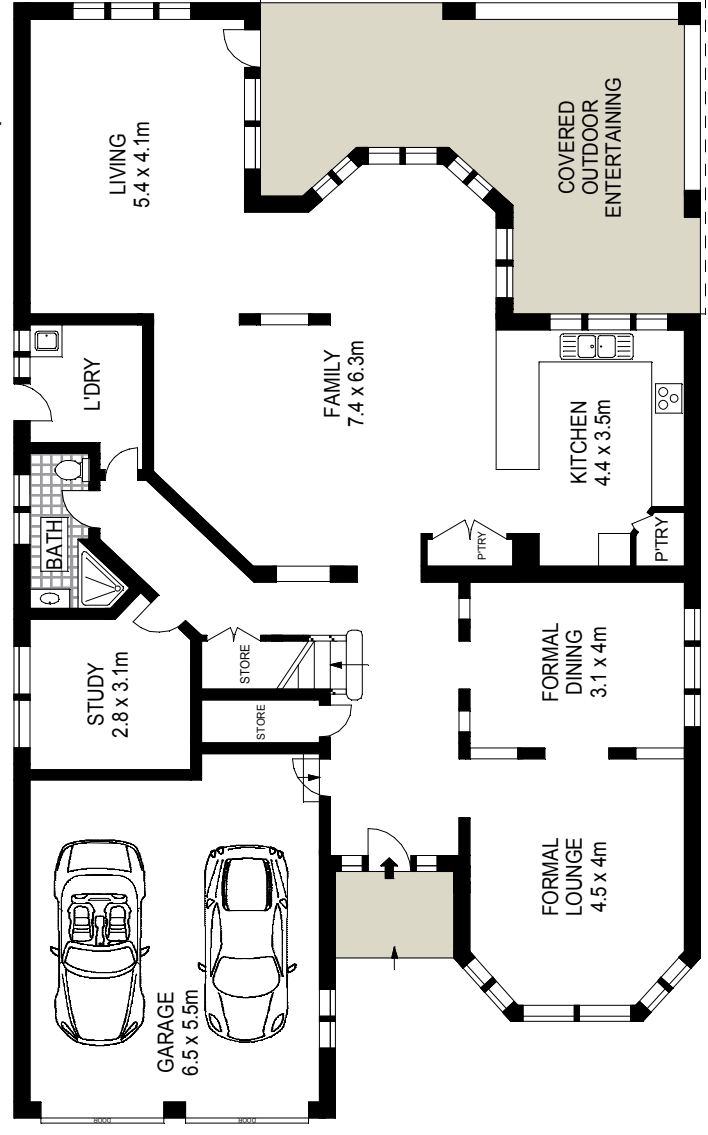

SITE PLAN (NOT TO SCALE)

ENTRY LEVEL

Scale in metres. Indicative only. Dimensions are approximate. All information contained herein is gathered from sources we believe to be reliable. However we cannot guarantee its accuracy and interested persons should rely on their own enquiries.

LEVEL ONE

INT : 341m²