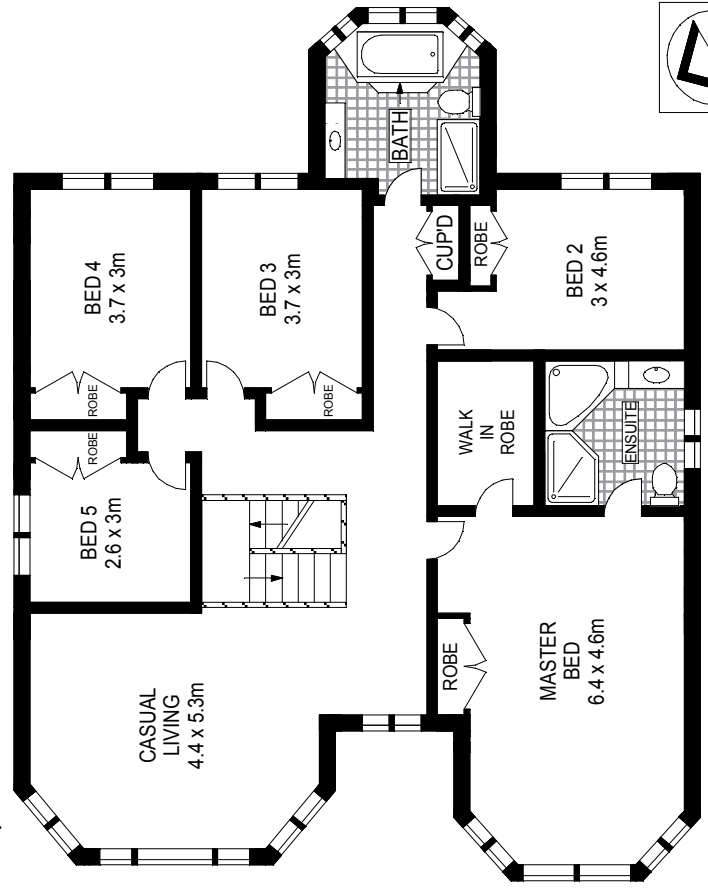

SITE PLAN (NOT TO SCALE)

ENTRY LEVEL

Scale in metres. Indicative only. Dimensions are approximate. All information contained herein is gathered from sources we believe to be reliable. However we cannot guarantee its accuracy and interested persons should rely on their own enquiries.

LEVEL ONE

INT : 341m²