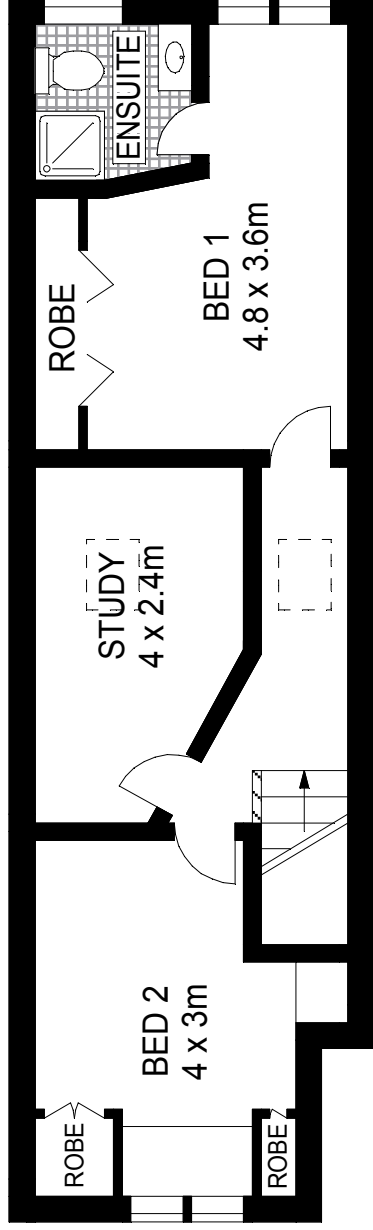

SITE PLAN (NOT TO SCALE)

LEVEL ONE

GROUND LEVEL

Scale in metres. Indicative only. Dimensions are approximate. All information contained herein is gathered from sources we believe to be reliable. However we cannot guarantee its accuracy and interested persons should rely on their own enquiries.

INT : 96m<sup>2</sup>