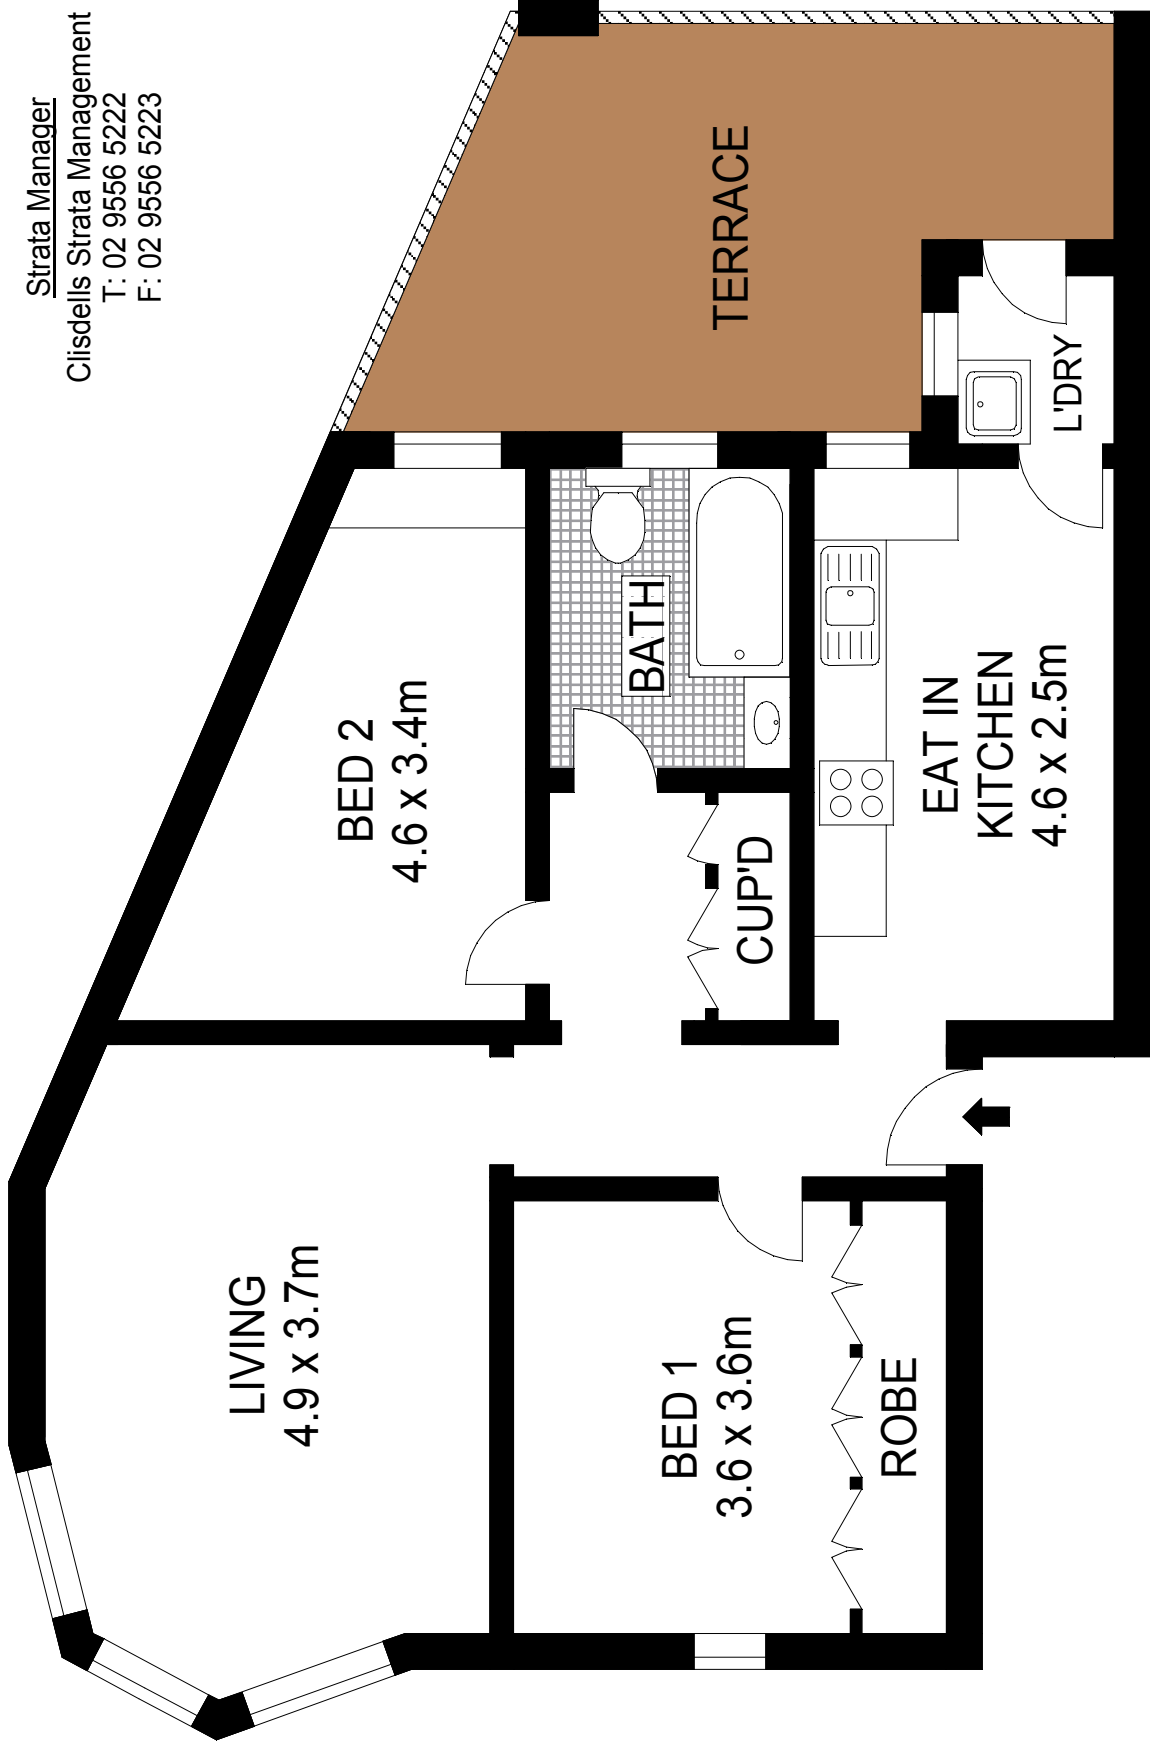

Strata Manager  
Clisdells Strata Management  
T: 02 9556 5222  
F: 02 9556 5223

**FIRST FLOOR**

Scale in metres. Indicative only. Dimensions are approximate. All information contained herein is gathered from sources we believe to be reliable. However we cannot guarantee its accuracy and interested persons should rely on their own enquiries.