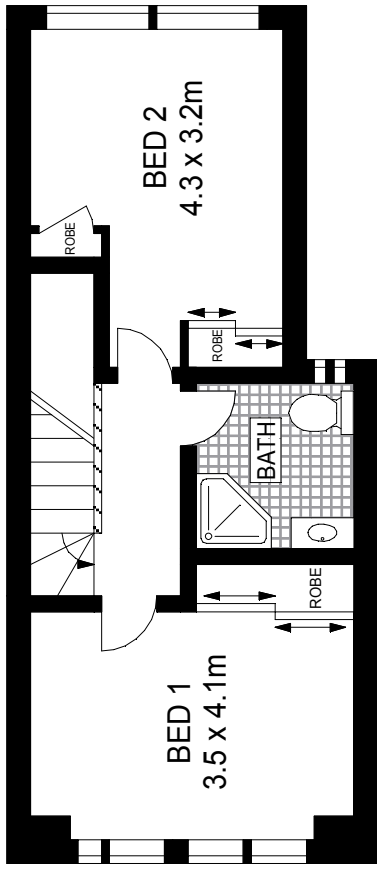

GROUND LEVEL

LEVEL ONE

SITE PLAN (NOT TO SCALE)

INT : 90m²

Scale in metres. Indicative only. Dimensions are approximate. All information contained herein is gathered from sources we believe to be reliable. However we cannot guarantee its accuracy and interested persons should rely on their own enquiries.