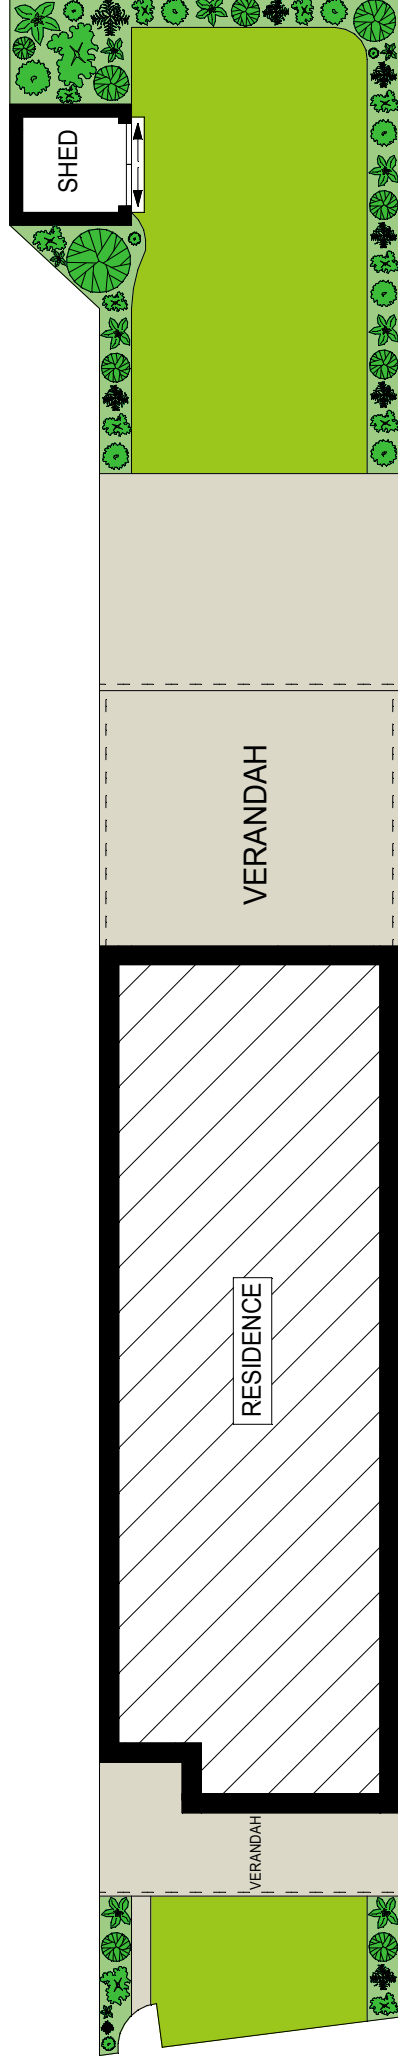

GROUND LEVEL

LEVEL ONE

SITE PLAN (NOT TO SCALE)

INT : 90m²

Scale in metres. Indicative only. Dimensions are approximate. All information contained herein is gathered from sources we believe to be reliable. However we cannot guarantee its accuracy and interested persons should rely on their own enquiries.